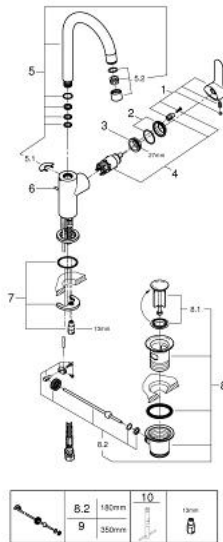

* Optional accessories

23 760 000 **BAUEDGE SINGLE-LEVER BASIN MIXER 1/2"**
L-SIZE

SPARE PARTS, February 2018 – December 2018

- 1: Lever (Spare part-nr. 46812000)
- 2: Shield for cross handle (Spare part-nr. 46581000)
- 3: retaining ring (Spare part-nr. 07419000)
- 4: Cartridge (Spare part-nr. 46580000)
- 5: Flow restrictor (Spare part-nr. 13935000)
- 6: Safety ring (Spare part-nr. 4825700M)
- 7: Pop-up rod (Spare part-nr. 46739000)
- 8: Shank mounting kit (Spare part-nr. 46249000)
- 9: Pop-up waste set 1 1/4" (Spare part-nr. 28910000)
- 9.1: Chrome bath plug (Spare part-nr. 07182000)
- 9.2: Eccentric rod (Spare part-nr. 07052000)
- 10: Eccentric rod (Spare part-nr. 07341000)*
- 11: Mounting wrench (Spare part-nr. 19017000)*

* Optional accessories

23 760 000 **BAUEDGE SINGLE-LEVER BASIN MIXER 1/2"**
L-SIZE

SPARE PARTS, May 2016 – February 2018

- 1: Lever (Spare part-nr. 46812000)
- 2: Shield for cross handle (Spare part-nr. 46581000)
- 3: retaining ring (Spare part-nr. 07419000)
- 4: Cartridge (Spare part-nr. 46580000)
- 5: Swivel tube spout (Spare part-nr. 13368000)
- 5.1: Safety ring (Spare part-nr. 4825700M)
- 5.2: Flow restrictor (Spare part-nr. 13967000)
- 6: Pop-up rod (Spare part-nr. 46739000)
- 7: Shank mounting kit (Spare part-nr. 46249000)
- 8: Pop-up waste set 1 1/4" (Spare part-nr. 28910000)
- 8.1: Chrome bath plug (Spare part-nr. 07182000)
- 8.2: Eccentric rod (Spare part-nr. 07052000)
- 9: Eccentric rod (Spare part-nr. 07341000)*
- 10: Mounting wrench (Spare part-nr. 19017000)*