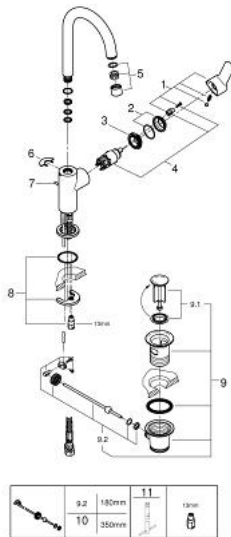

23 760 000 **BAUEDGE SINGLE-LEVER BASIN MIXER 1/2"**
L-SIZE

SPARE PARTS, December 2018 – now

- 1: Lever (Spare part-nr. 46812000)
- 2: Shield for cross handle (Spare part-nr. 46581000)
- 3: retaining ring (Spare part-nr. 46715000)
- 4: Cartridge (Spare part-nr. 46580000)
- 5: Flow restrictor (Spare part-nr. 13935000)
- 6: Safety ring (Spare part-nr. 4825700M)
- 7: Pop-up rod (Spare part-nr. 46739000)
- 8: Shank mounting kit (Spare part-nr. 46249000)
- 9: Pop-up waste set 1 1/4" (Spare part-nr. 28910000)
- 9.1: Chrome bath plug (Spare part-nr. 07182000)
- 9.2: Eccentric rod (Spare part-nr. 07052000)
- 10: Eccentric rod (Spare part-nr. 07341000)*
- 11: Mounting wrench (Spare part-nr. 19017000)*

* Optional accessories

23 760 000 **BAUEDGE SINGLE-LEVER BASIN MIXER 1/2"**
L-SIZE

SPARE PARTS, February 2018 – December 2018

- 1: Lever (Spare part-nr. 46812000)
- 2: Shield for cross handle (Spare part-nr. 46581000)
- 3: retaining ring (Spare part-nr. 07419000)
- 4: Cartridge (Spare part-nr. 46580000)
- 5: Flow restrictor (Spare part-nr. 13935000)
- 6: Safety ring (Spare part-nr. 4825700M)
- 7: Pop-up rod (Spare part-nr. 46739000)
- 8: Shank mounting kit (Spare part-nr. 46249000)
- 9: Pop-up waste set 1 1/4" (Spare part-nr. 28910000)
- 9.1: Chrome bath plug (Spare part-nr. 07182000)
- 9.2: Eccentric rod (Spare part-nr. 07052000)
- 10: Eccentric rod (Spare part-nr. 07341000)*
- 11: Mounting wrench (Spare part-nr. 19017000)*