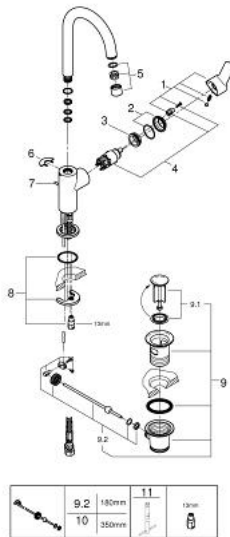

23 760 000 **BAUEDGE SINGLE-LEVER BASIN MIXER 1/2"**
L-SIZE

SPARE PARTS, December 2018 – now

- 1: Lever (Spare part-nr. 46812000)
- 2: Shield for cross handle (Spare part-nr. 46581000)
- 3: retaining ring (Spare part-nr. 46715000)
- 4: Cartridge (Spare part-nr. 46580000)
- 5: Flow restrictor (Spare part-nr. 13935000)
- 6: Safety ring (Spare part-nr. 4825700M)
- 7: Pop-up rod (Spare part-nr. 46739000)
- 8: Shank mounting kit (Spare part-nr. 46249000)
- 9: Pop-up waste set 1 1/4" (Spare part-nr. 28910000)
- 9.1: Chrome bath plug (Spare part-nr. 07182000)
- 9.2: Eccentric rod (Spare part-nr. 07052000)
- 10: Eccentric rod (Spare part-nr. 07341000)*
- 11: Mounting wrench (Spare part-nr. 19017000)*

* Optional accessories

23 760 000 **BAUEDGE SINGLE-LEVER BASIN MIXER 1/2"**
L-SIZE

SPARE PARTS, February 2018 – December 2018

- 1: Lever (Spare part-nr. 46812000)
- 2: Shield for cross handle (Spare part-nr. 46581000)
- 3: retaining ring (Spare part-nr. 07419000)
- 4: Cartridge (Spare part-nr. 46580000)
- 5: Flow restrictor (Spare part-nr. 13935000)
- 6: Safety ring (Spare part-nr. 4825700M)
- 7: Pop-up rod (Spare part-nr. 46739000)
- 8: Shank mounting kit (Spare part-nr. 46249000)
- 9: Pop-up waste set 1 1/4" (Spare part-nr. 28910000)
- 9.1: Chrome bath plug (Spare part-nr. 07182000)
- 9.2: Eccentric rod (Spare part-nr. 07052000)
- 10: Eccentric rod (Spare part-nr. 07341000)*
- 11: Mounting wrench (Spare part-nr. 19017000)*